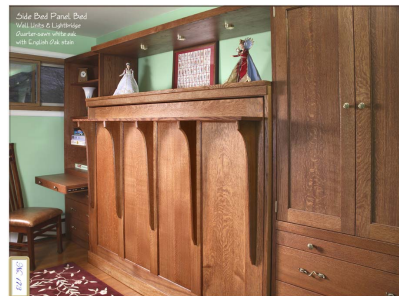

Side Panel Wall Bed ($3,869.00)

Similar to our panel bed in function, we have turned the bed function sideways, so the bed rolls out onto its side. This is for rooms with windows, low ceilings, limited protrusion into the room, or just to achieve a look that is different. Lighting is not an option. Price includes a solid 1" thick top, 3" deep side rail, and a Serta Perfect Sleeper mattress.

The Panel Bed is the heaviest of our wall beds to raise and lower. If the person using this bed is elderly or small, you probably want to verify that they will be able to comfortably operate the bed. As with all of our wall beds, this cabinet comes with built-in reading lights. This cabinet does not require a floor mounting, but it does attach to the wall.

- Made to order and customizable
- Coordinating [wall units](#) available
- Base Price includes Cabinet. Total Price includes mattress, mechanism. Other optional finishes available

Product Link

<http://hardwoodartisans.com/side-panel-wall-bed.html>

© Copyright 2017. Hardwood Artisans